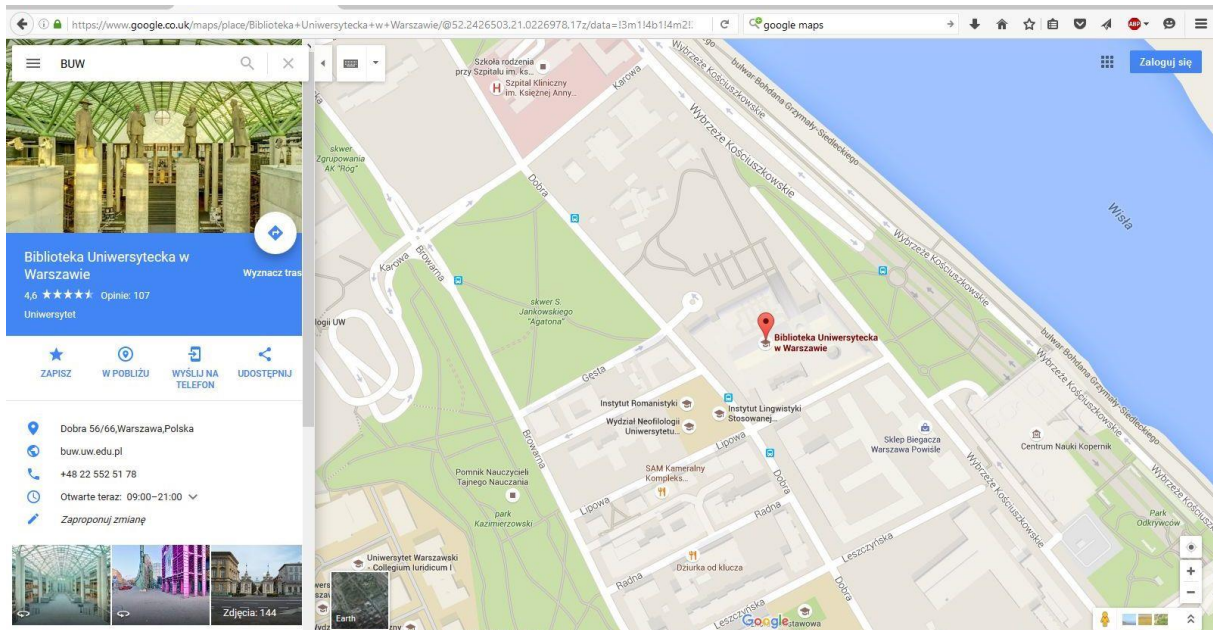

The conference fee is 50 EUR and 20 EUR for students and PhD candidates.

Conference venue

The conference will take place in the Warsaw University Library building, located at Dobra 55/66, Warsaw. Please follow the link to view its location on a map:

<https://www.google.pl/maps/place/Biblioteka+Uniwersytecka+w+Warszawie/@52.2426503,21.0226978,17z/data=!3m1!4b1!4m2!3m1!1s0x471ecc5c6af85285:0x8eb2228ca1bb062a>

Getting there

The easiest way to get to the Library is to walk for some 12 min. from the metro station **Centrum Nauki Kopernik**.